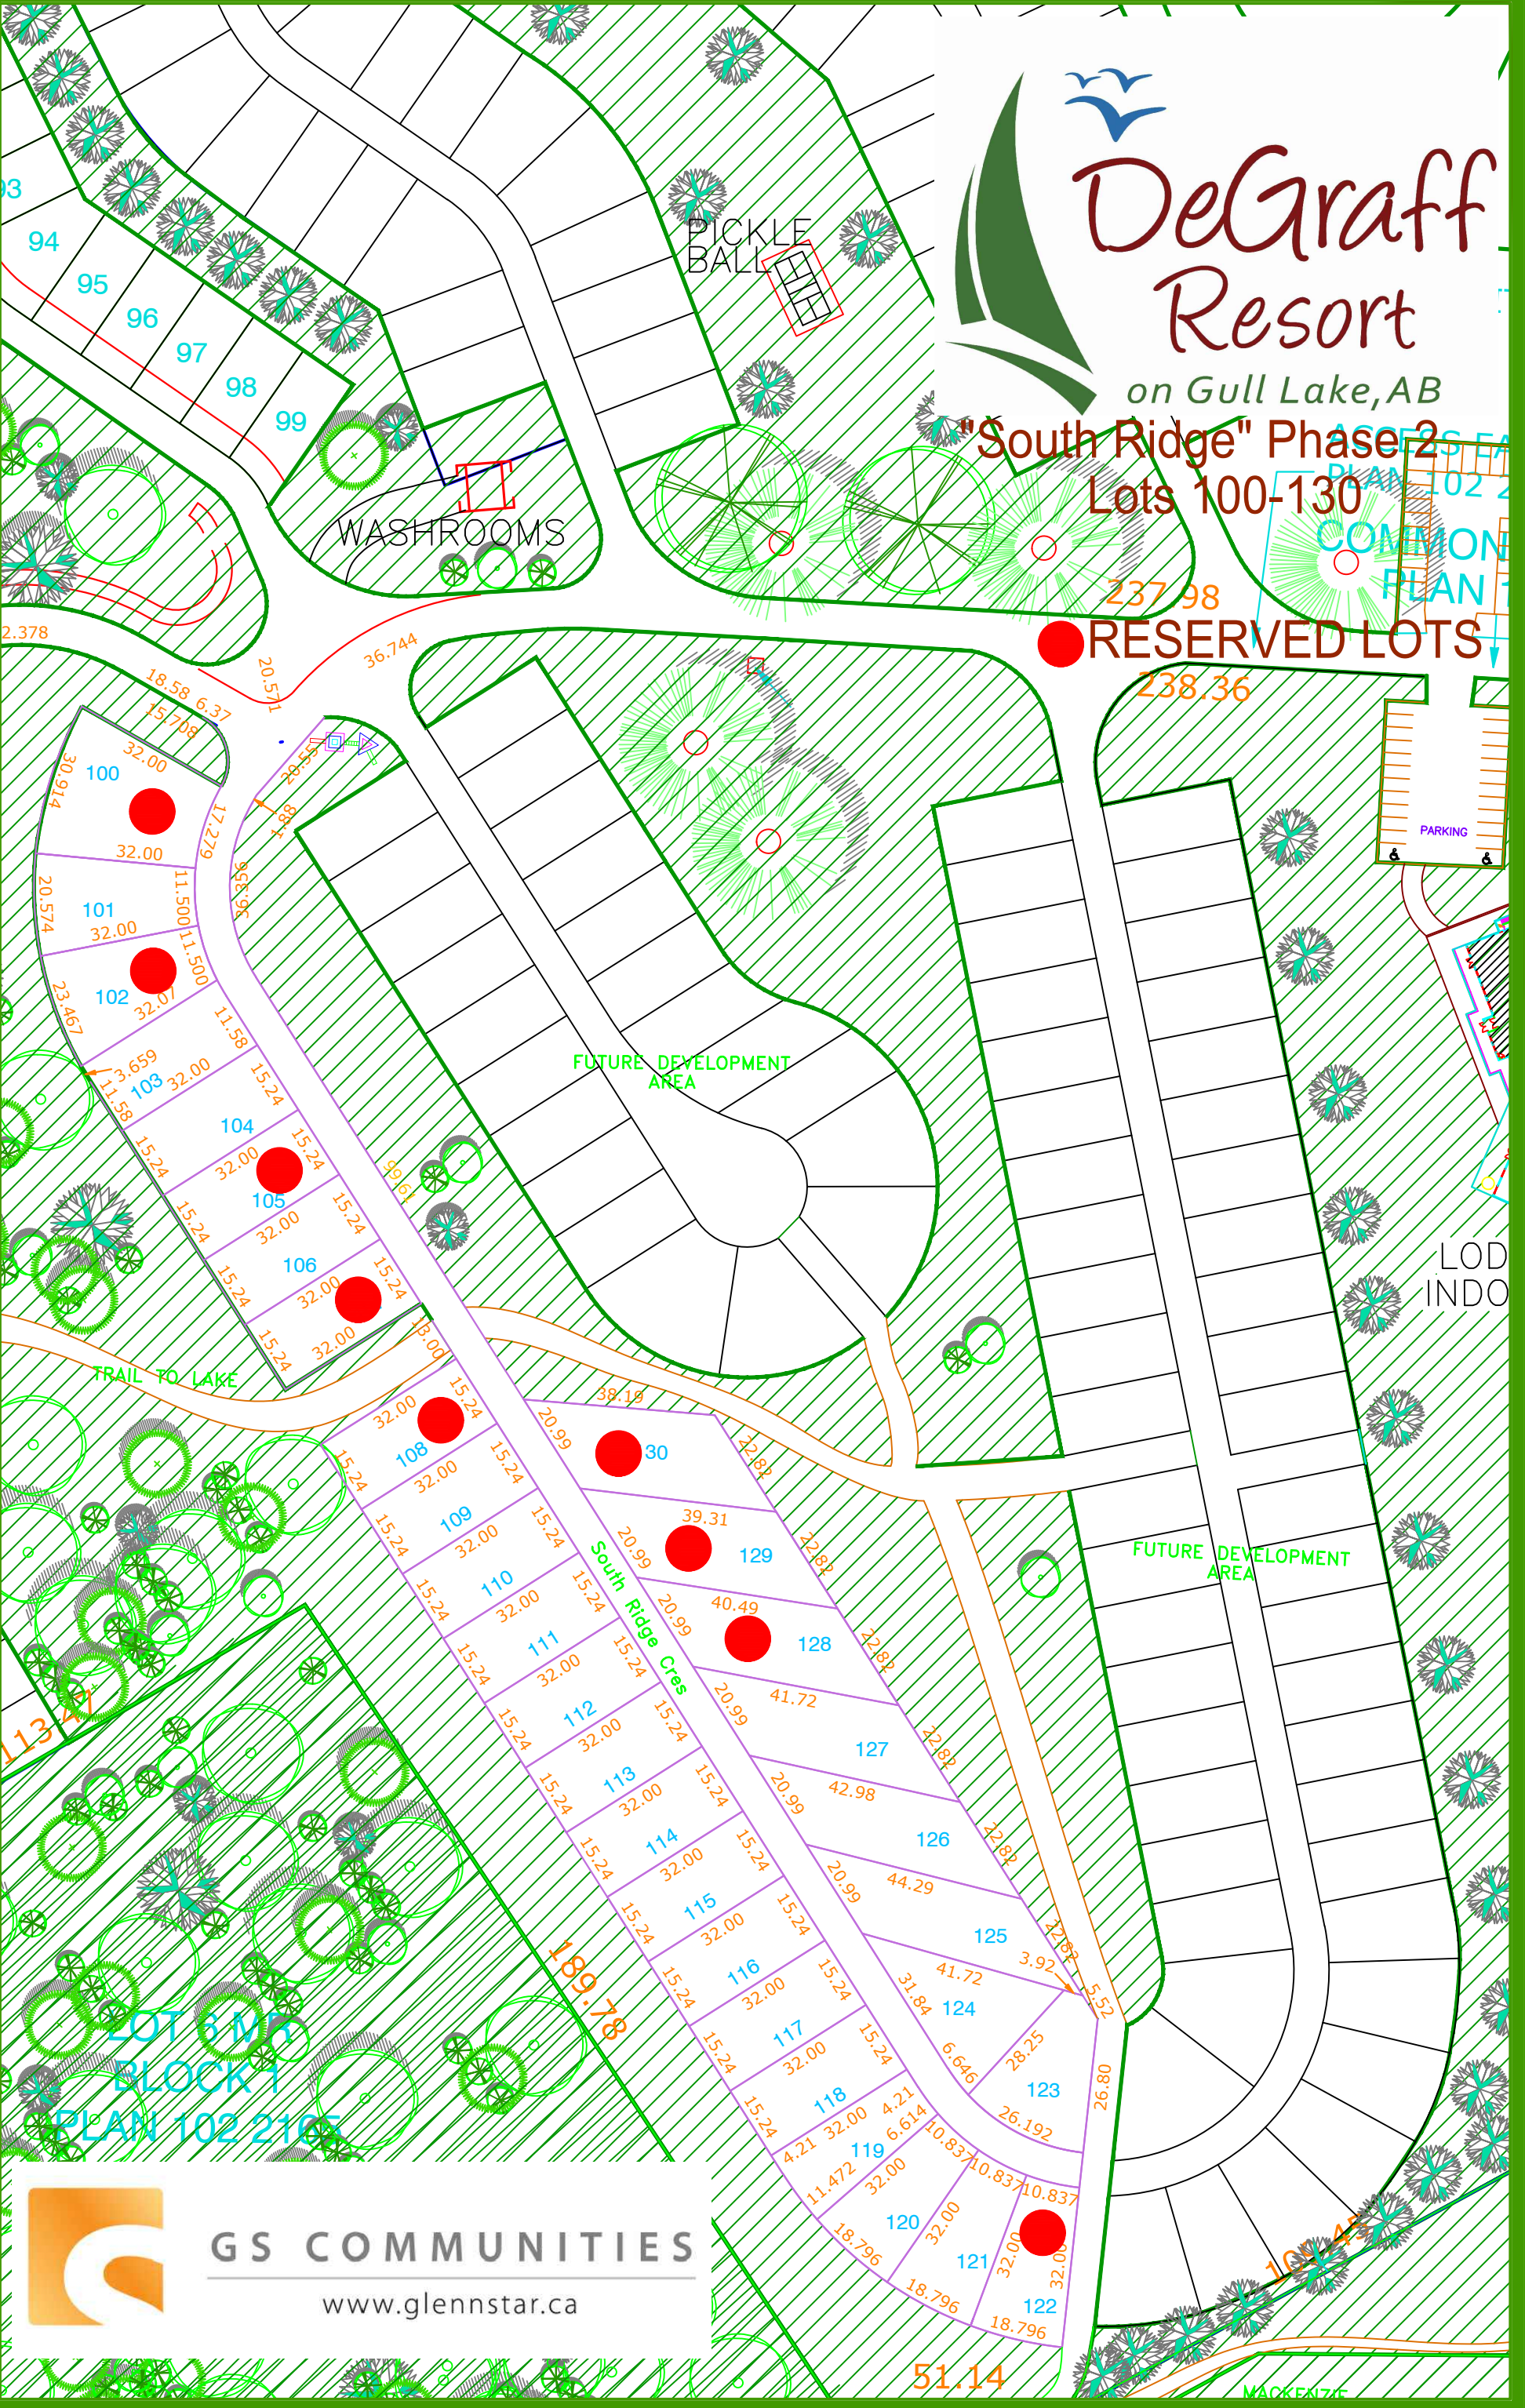

DeGraff Resort

on Gull Lake, AB

"South Ridge" Phase 2 Lots 100-130

RESERVED LOTS

GS COMMUNITIES

www.glenstar.ca

51.14

MACKENZIE